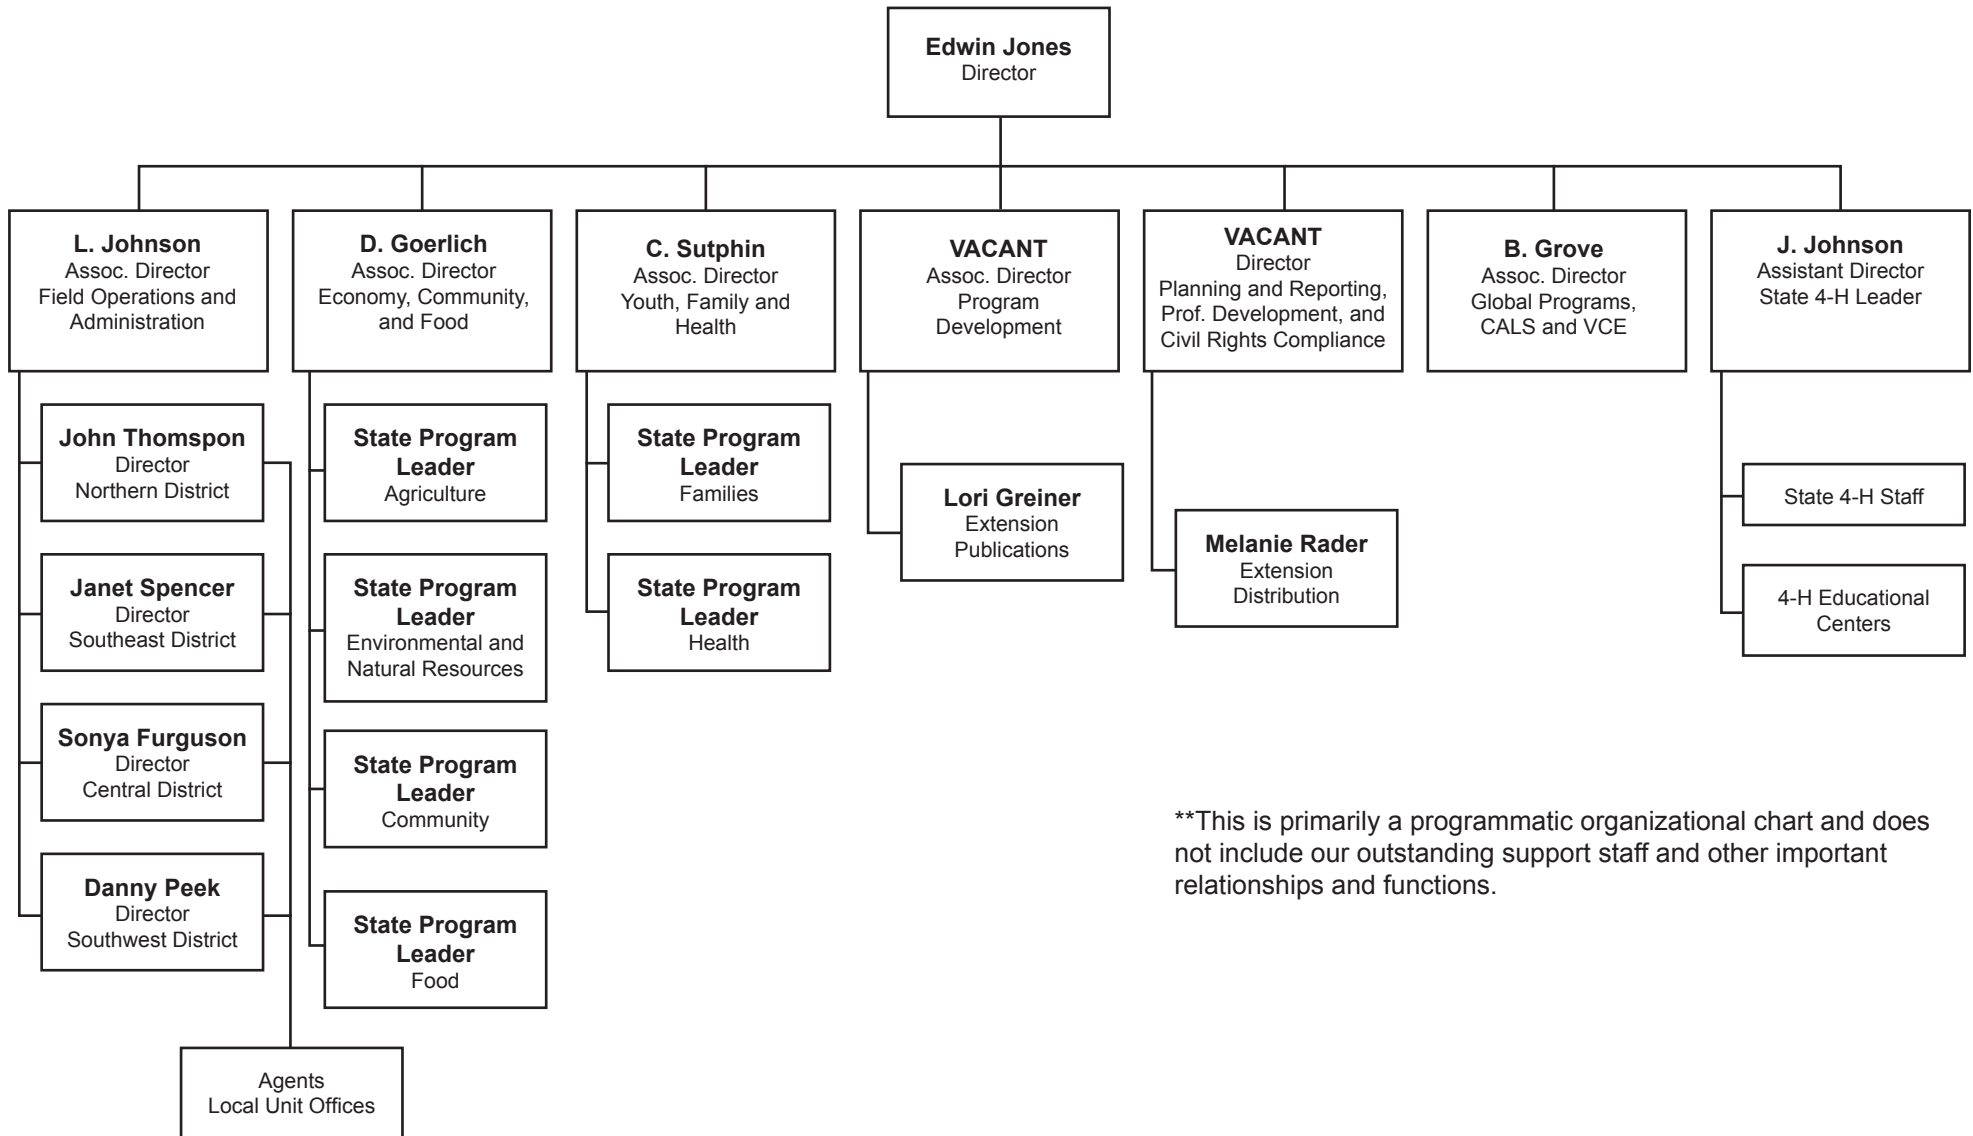

VCE Leadership Team

<p>D. Goerlich Assoc. Director Economy, Community, and Food</p>	<p>B. Grove Assoc. Director Global Programs, CALs and VCE</p>
<p>J. Johnson Assistant Director State 4-H Leader</p>	<p>L. Johnson Assoc. Director Field Operations and Administration</p>
<p>VACANT Assoc. Director Program Development</p>	<p>C. Sutphin Assoc. Director Youth, Family and Health</p>
<p>VACANT Director Planning and Reporting, Prof. Development, and Civil Rights Compliance</p>	

Specialists

**This is primarily a programmatic organizational chart and does not include our outstanding support staff and other important relationships and functions.